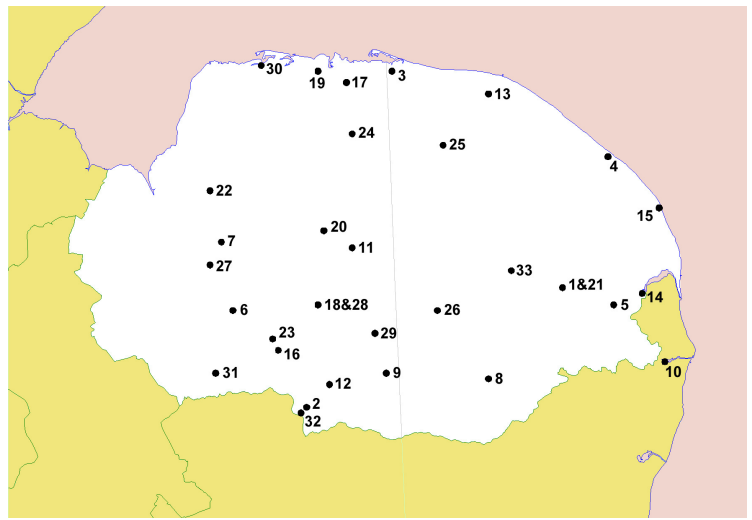

Sat 18th Aug	Grimston & Pott Row Meet at TF70162296. (roadside parking) Pub: Anvil Inn, Congham	22
Tue 28th Aug	Norfolk Rivers Project 4: the Wissey Meet at the Forestry Commission car park at TL81269669. Pub: The Crown, Mundford	23
Sat 1st Sep	Kettlestone & The Snorings Meet at Little Snoring church TF95293253. Tea and cake at Tim's	24
Sat 15th Sep	Corpusty & Saxthorpe area Meet at the playing field car park TG11183001 (please lift-share). Pub: Dukes Head, Corpusty	25
Tue 18th Sep	Mid Norfolk Railway 3: Wymondham Meet at the Becketswell car park TG10500144. Pub: Green Dragon, Wymondham	26
Sat 22nd Sept	Marham Meet at TF70870991 roadside parking, Mill Lane (please lift-share). Pub: Foldgate Inn, Stradsett	27
Sat 29th Sept	Laneside Lurkings North of Watton #2 Meet at Saham Toney Church TF89970203. Pub: Golden Dog, Shipdham	28
Sat 6th Oct	Rocklands Meet at the village hall TL99399704 (Please lift-share). Pub: White Hart, Rockland All Saints	29
Sun 14th Oct	Yellow Crucifers workshop, Brancaster Staithe TF79204433 (note there is a parking charge if you are not a NT member). Limit of 24 attendees so please book with Bob Ellis. Pub: Jolly Sailors Brancaster	30
Sat 20th Oct	Urban Feltwell & Methwold Meet at St Mary's Steet TL71449072. Pub: The Wellington, Feltwell	31
Sat 27th Oct	Urban Thetford #2 Meet at TL86708318, the southern edge of the (free) car park accessed from Minstergate. Pub: Bell Inn, King Street. Some of us may eat there; all welcome.	32
Thu 8th Nov	Herbarium workshop: Potamogeton with Bob Leaney. Places limited so please book with Bob Ellis. Shire Hall, Norwich. TG23250855. Pub: the Murderers	33
Sat 24th Nov	NFG AGM and meal. Wheatfen Study Centre 2.30 pm then Coldham Hall Tavern.	34

IMPORTANT NOTE

The Norfolk Flora Group is an informal interest group with no formal status or legal identity.

All attendees at the events set out in the annual programme participate in those events entirely at their own risk and no responsibility for any injury loss or damage shall lie against the organisers of the events.

The distribution of the programme of events is not intended to and does not form any contract or any other legal relationship between the organisers and the participants.