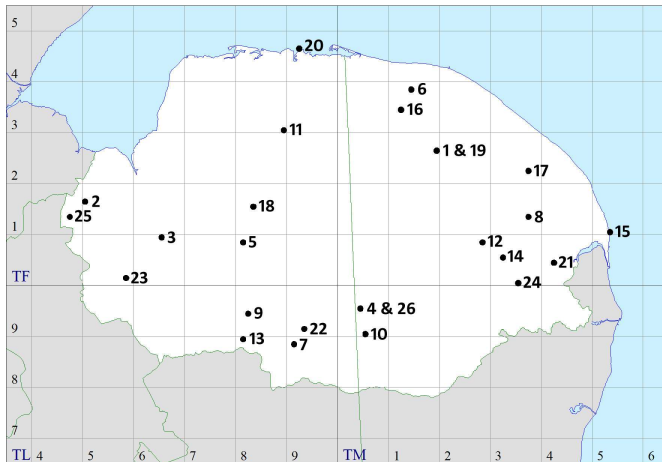

Norfolk Flora Group

Field Meetings 2013

All meetings start at 10.30 am

Many of you have probably seen in *BSBI News* that the *Flora of the Fenland* project is moving into a 'square bashing' phase. We have accordingly scheduled a few more meetings than usual in the far west of the county to help out.